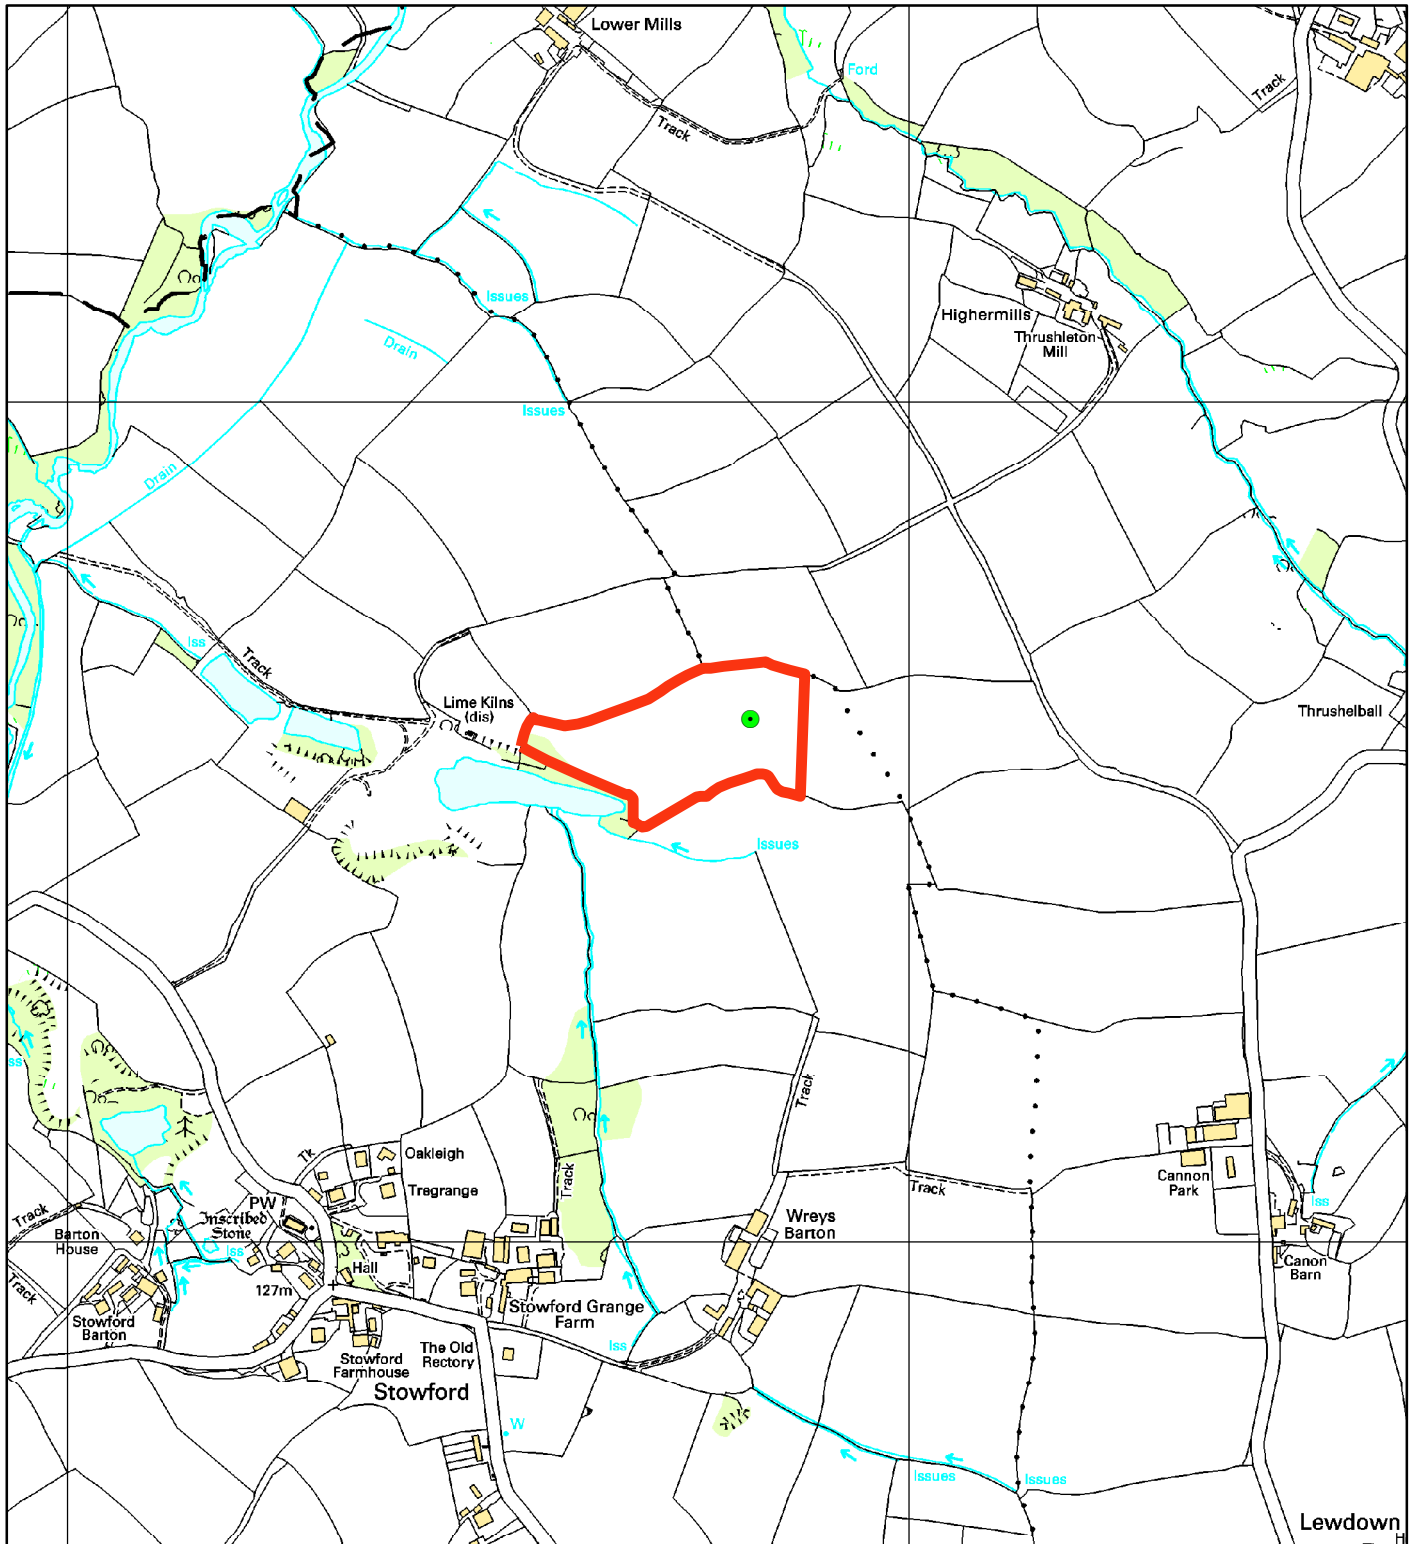

MUREX WREYS BARTON PROPOSED TURBINE LOCATION

0 125 250 500 Meters

Legend

-  Wreys Barton Turbine
-  Wreys Barton Site Outline